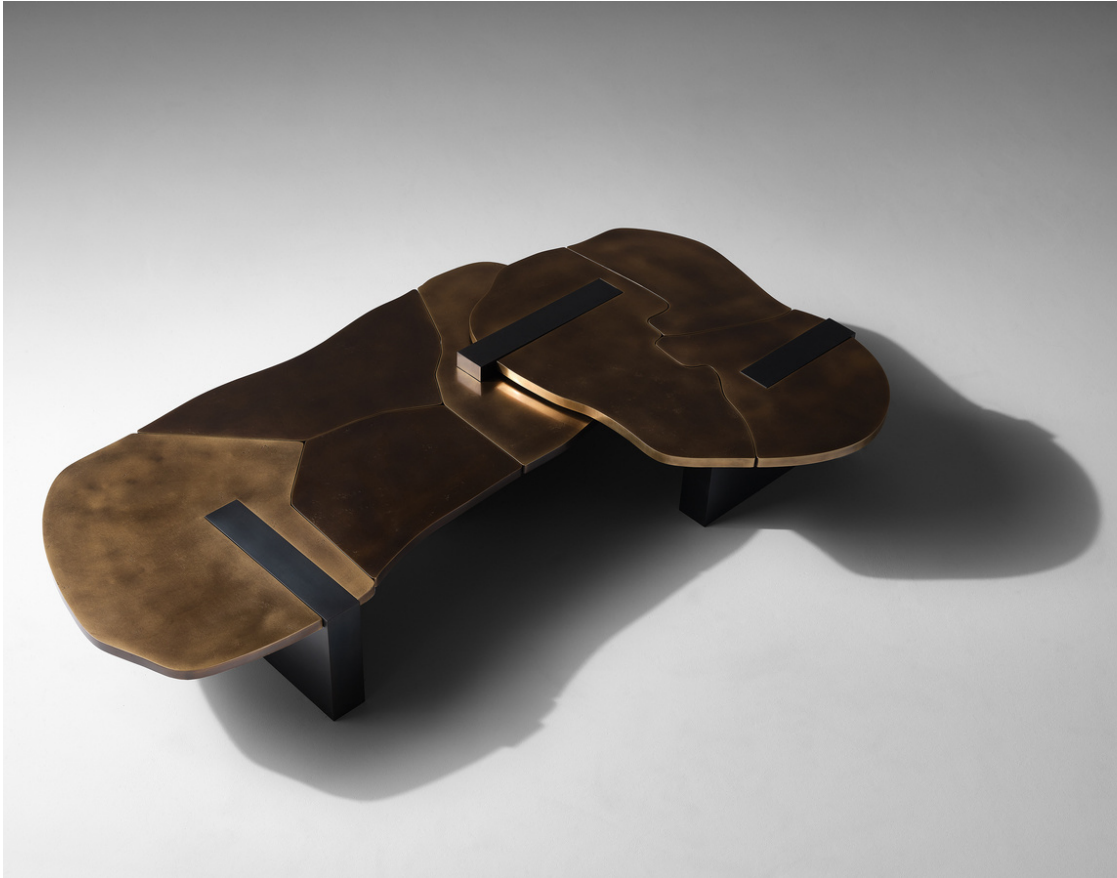

DOUGLAS
FANNING

OUTCROP IV

Textured Bronze and Blackened Stainless Steel
95" x 55" x 16"H
50" x 37" upper table, 73" x 327" x 14"H lower table